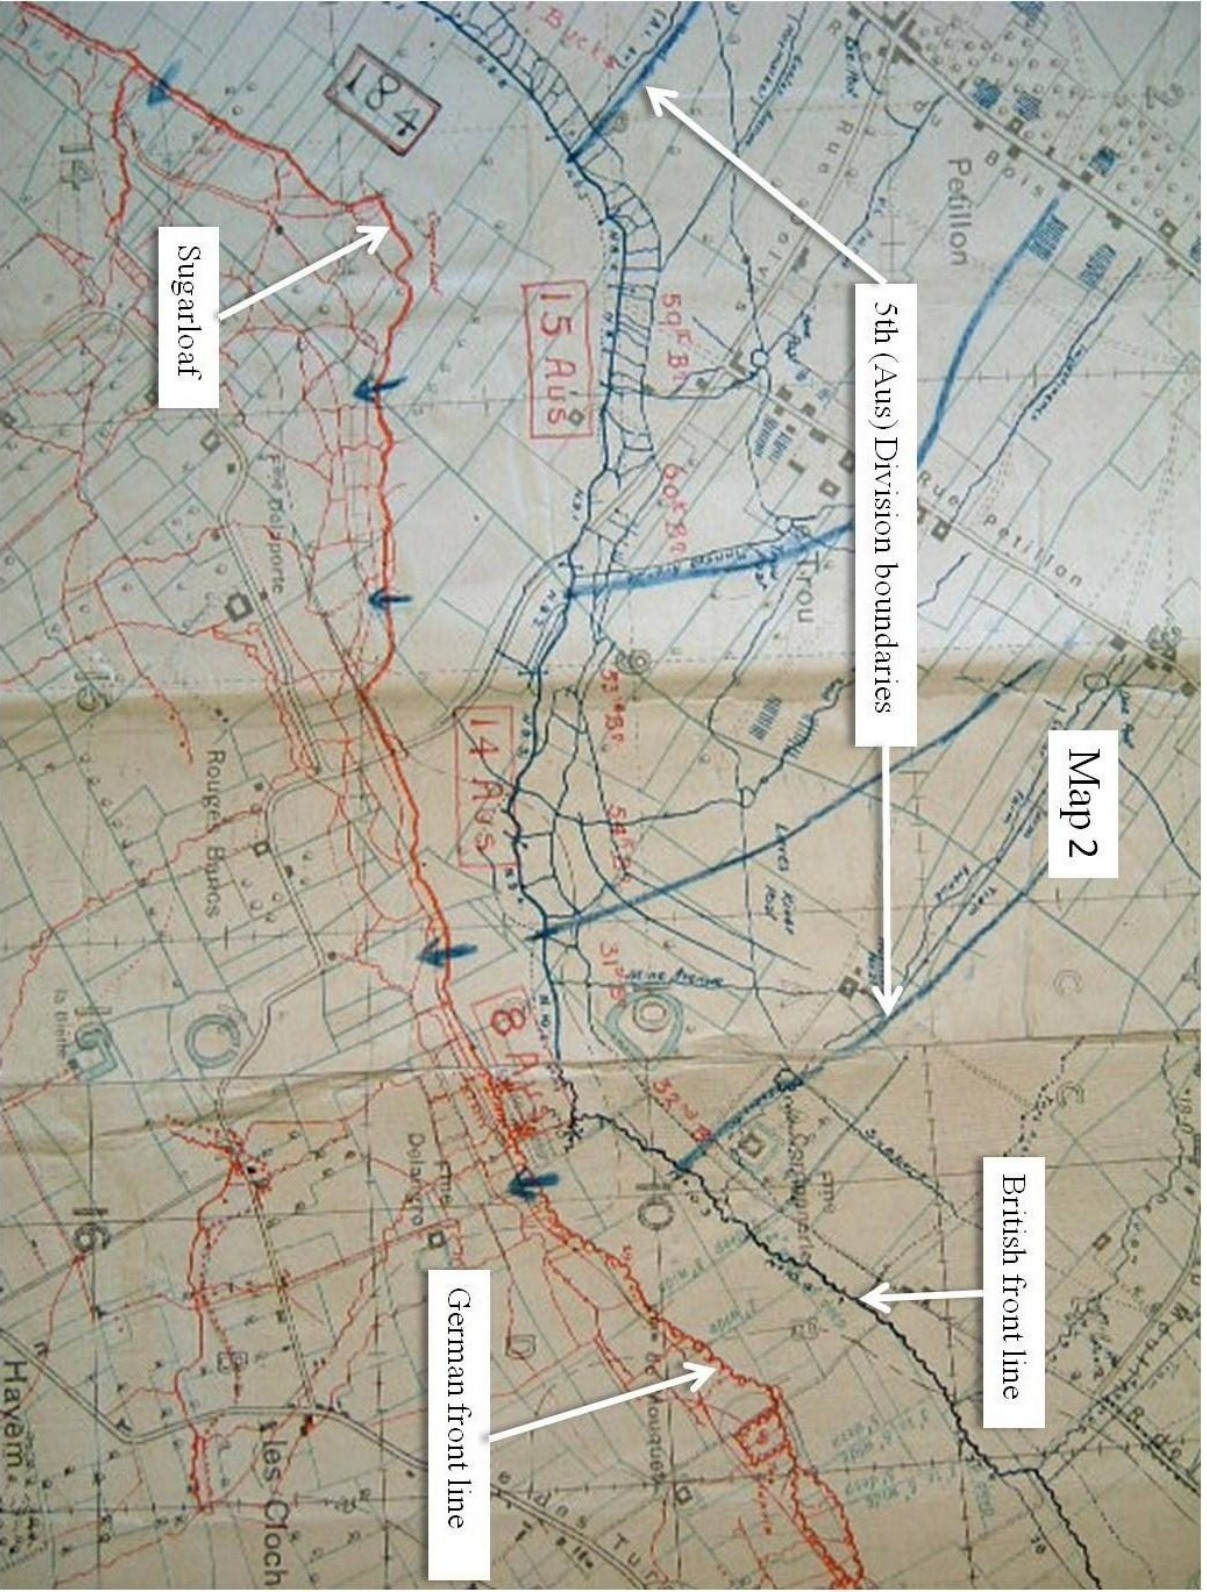

Appendix A

Fromelles 19 July 1916

Trench Maps – Fromelles 19th July 1916.

Trench maps photographed from : NA WO 95/881 XI Corps, General Staff, Jan – Dec 1916

Map 1. 61st Division front line

Map 2 5th (Aus) Division front line.

Map 3 Machine gun arcs of fire, Wick salient and Sugarloaf.

British front line

German front line

61st Division boundaries

Map 1

Wick salient
Sugarloaf

Sugarloaf

5th (Aus) Division boundaries

Map 2

British front line

German front line

Map 3

Wick salient

Sugarloaf

Field of fire from Wick salient

Field of fire from Sugarloaf