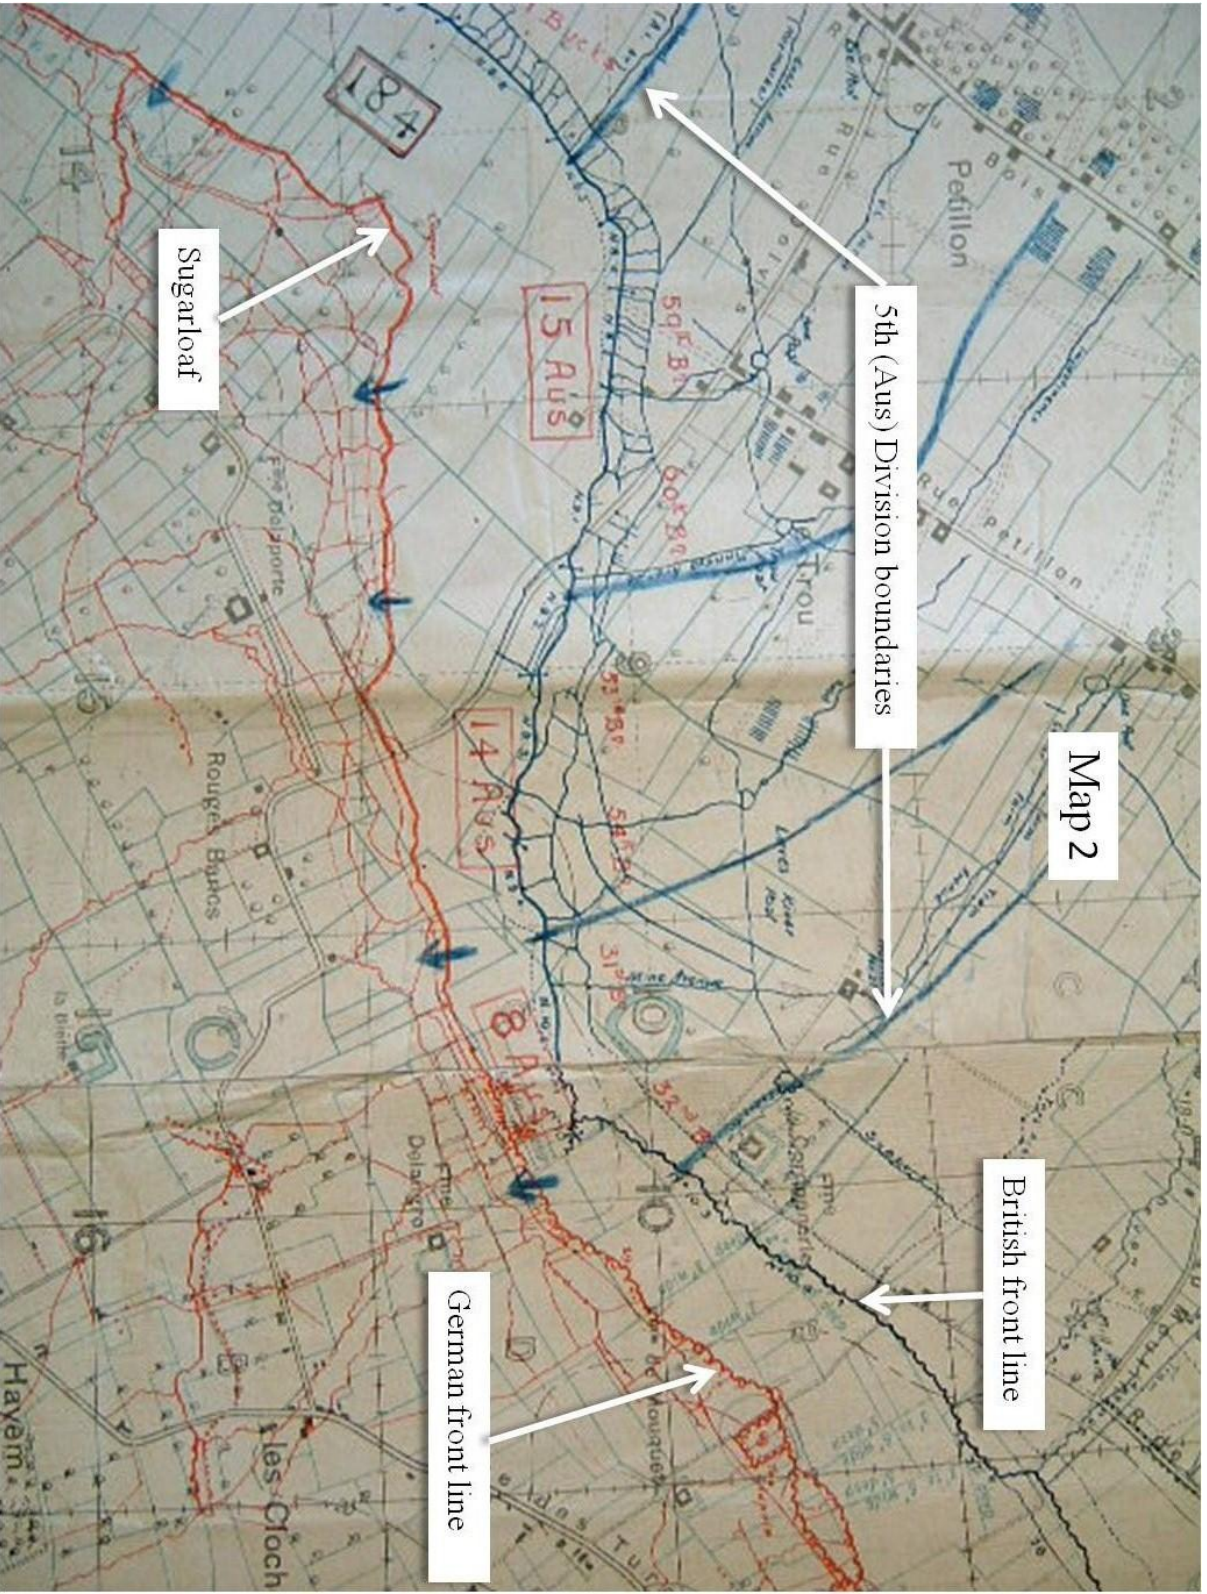

Appendix A

Fromelles 19 July 1916

Trench Maps – Fromelles 19th July 1916.

Trench maps photographed from : NA WO 95/881 XI Corps, General Staff, Jan – Dec 1916

Map 1. 61st Division front line

Map 2 5th (Aus) Division front line.

Map 3 Machine gun arcs of fire, Wick salient and Sugarloaf.

German front line

British front line

Wick salient
Sugarloaf

61st Division boundaries

Map 1

Sugarloaf

5th (Aus) Division boundaries

Map 2

British front line

German front line

Map 3

Wick salient

Field of fire from Wick salient

Field of fire from Sugarloaf

Overlapping field of fire

Sugarloaf

182

183

184

15 Aug 89