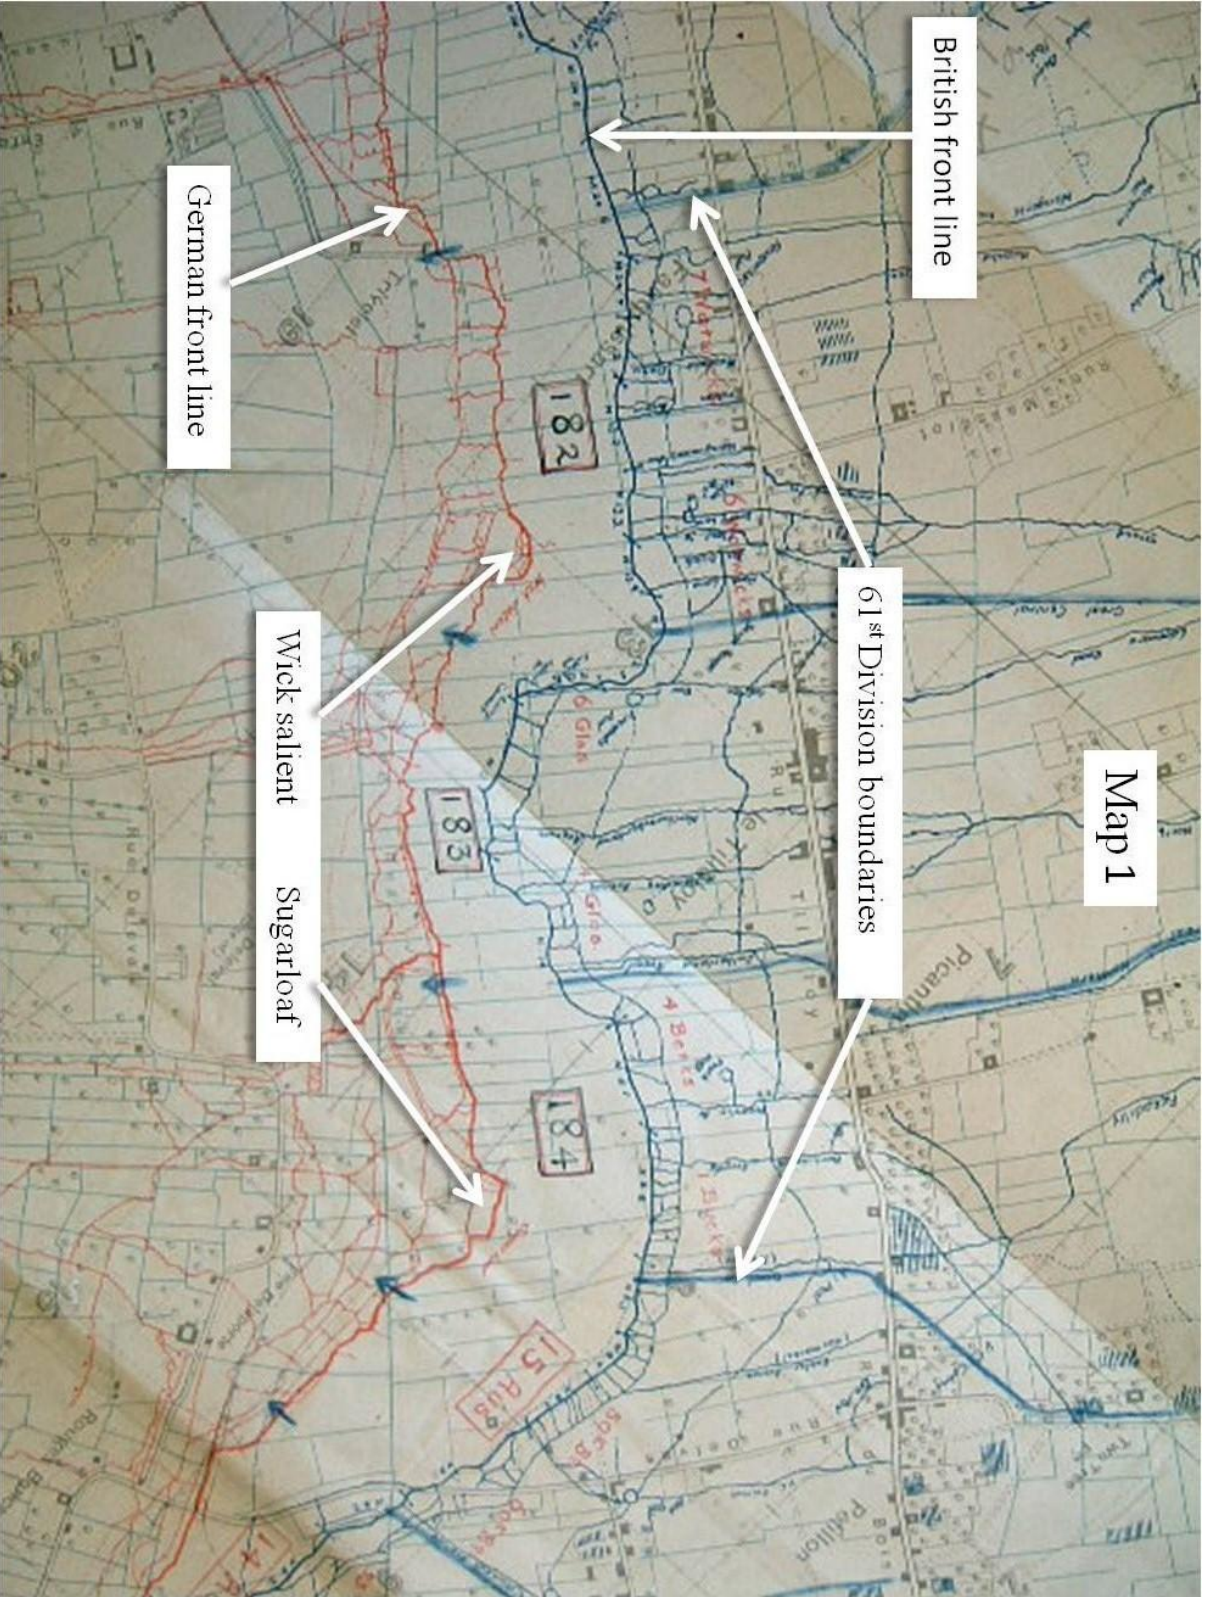

Appendix A

Fromelles 19 July 1916

Trench Maps – Fromelles 19th July 1916.

Trench maps photographed from : NA WO 95/881 XI Corps, General Staff, Jan – Dec 1916

Map 1. 61st Division front line

Map 2 5th (Aus) Division front line.

Map 3 Machine gun arcs of fire, Wick salient and Sugarloaf.

British front line

German front line

61st Division boundaries

Map 1

Wick salient
Sugarloaf

Sugarloaf

5th (Aus) Division boundaries

Map 2

British front line

German front line

Map 3

Wick salient

Sugarloaf

Field of fire from Wick salient

Field of fire from Sugarloaf

Overlapping field of fire