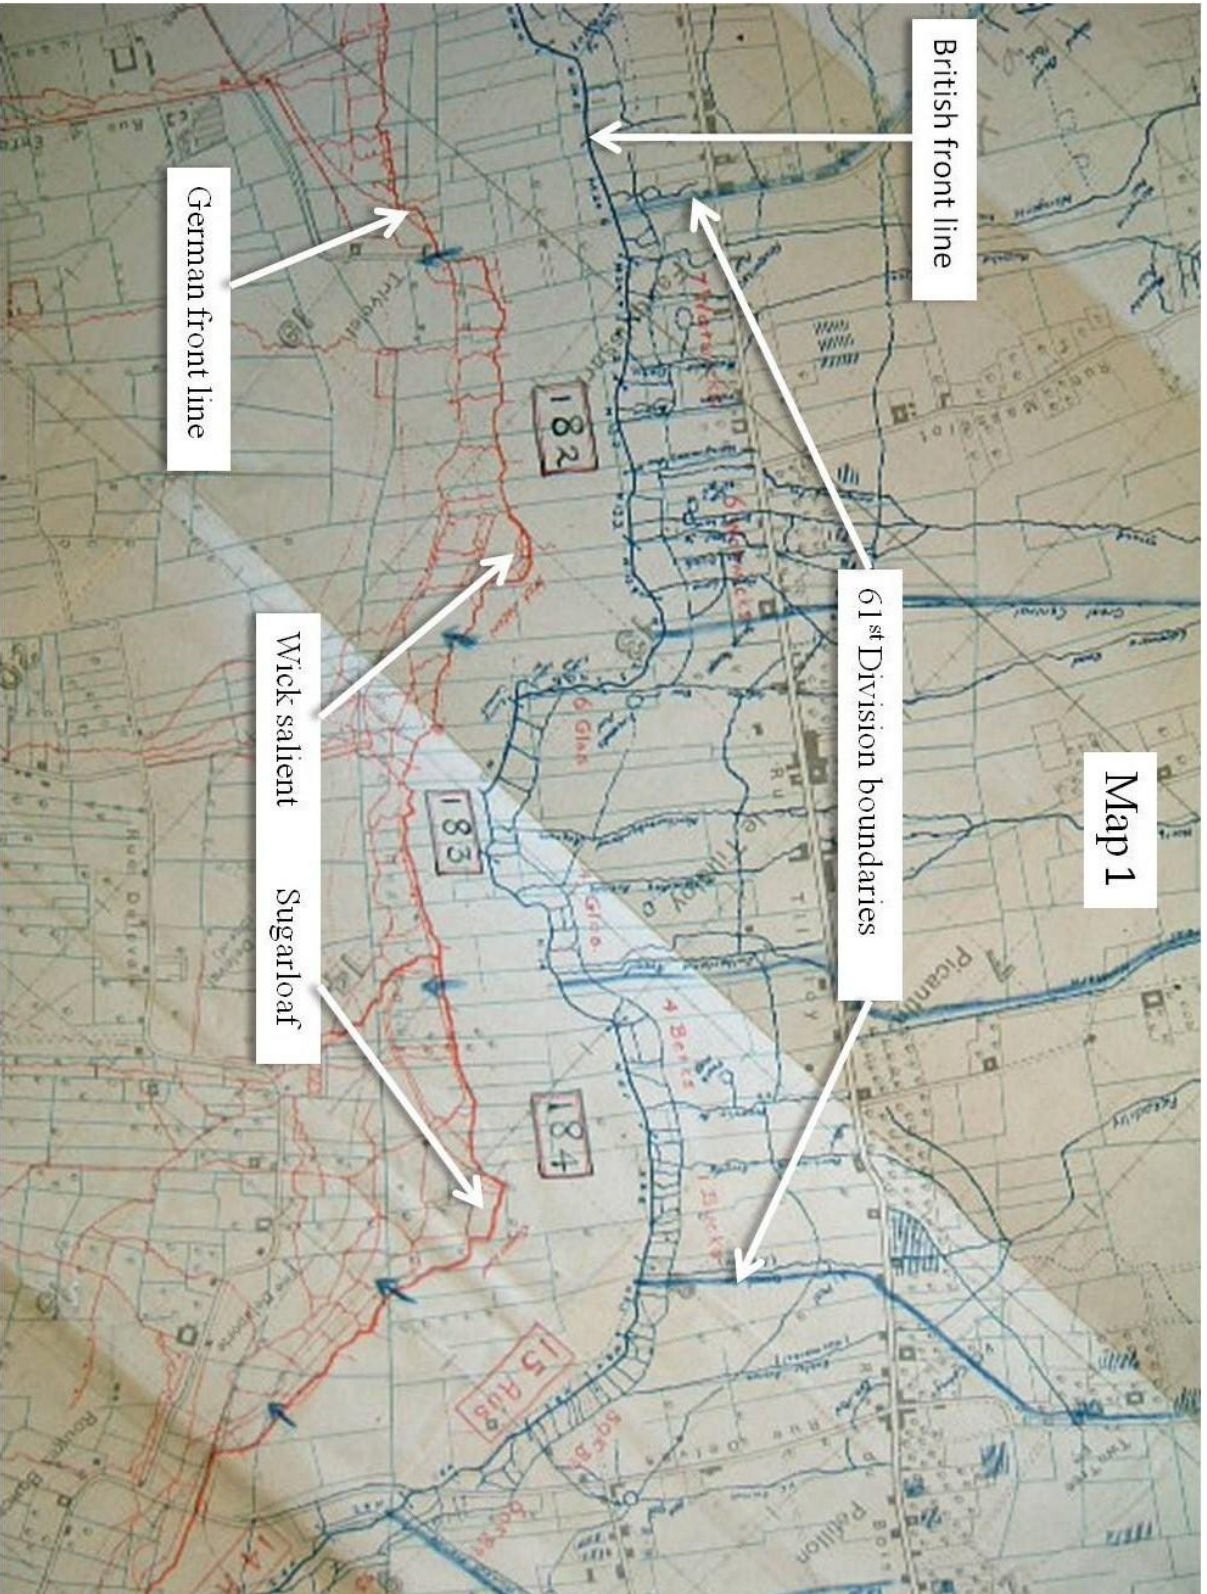

Appendix A

Fromelles 19 July 1916

Trench Maps – Fromelles 19th July 1916.

Trench maps photographed from : NA WO 95/881 XI Corps, General Staff, Jan – Dec 1916

Map 1. 61st Division front line

Map 2 5th (Aus) Division front line.

Map 3 Machine gun arcs of fire, Wick salient and Sugarloaf.

German front line

British front line

Wick salient
Sugarloaf

61st Division boundaries

Map 1

Sugarloaf

5th (Aus) Division boundaries

Map 2

British front line

German front line

Map 3

Wick salient

Field of fire from Wick salient

Field of fire from Sugarloaf

Overlapping field of fire

Sugarloaf

182

183

184

15 Aug 89