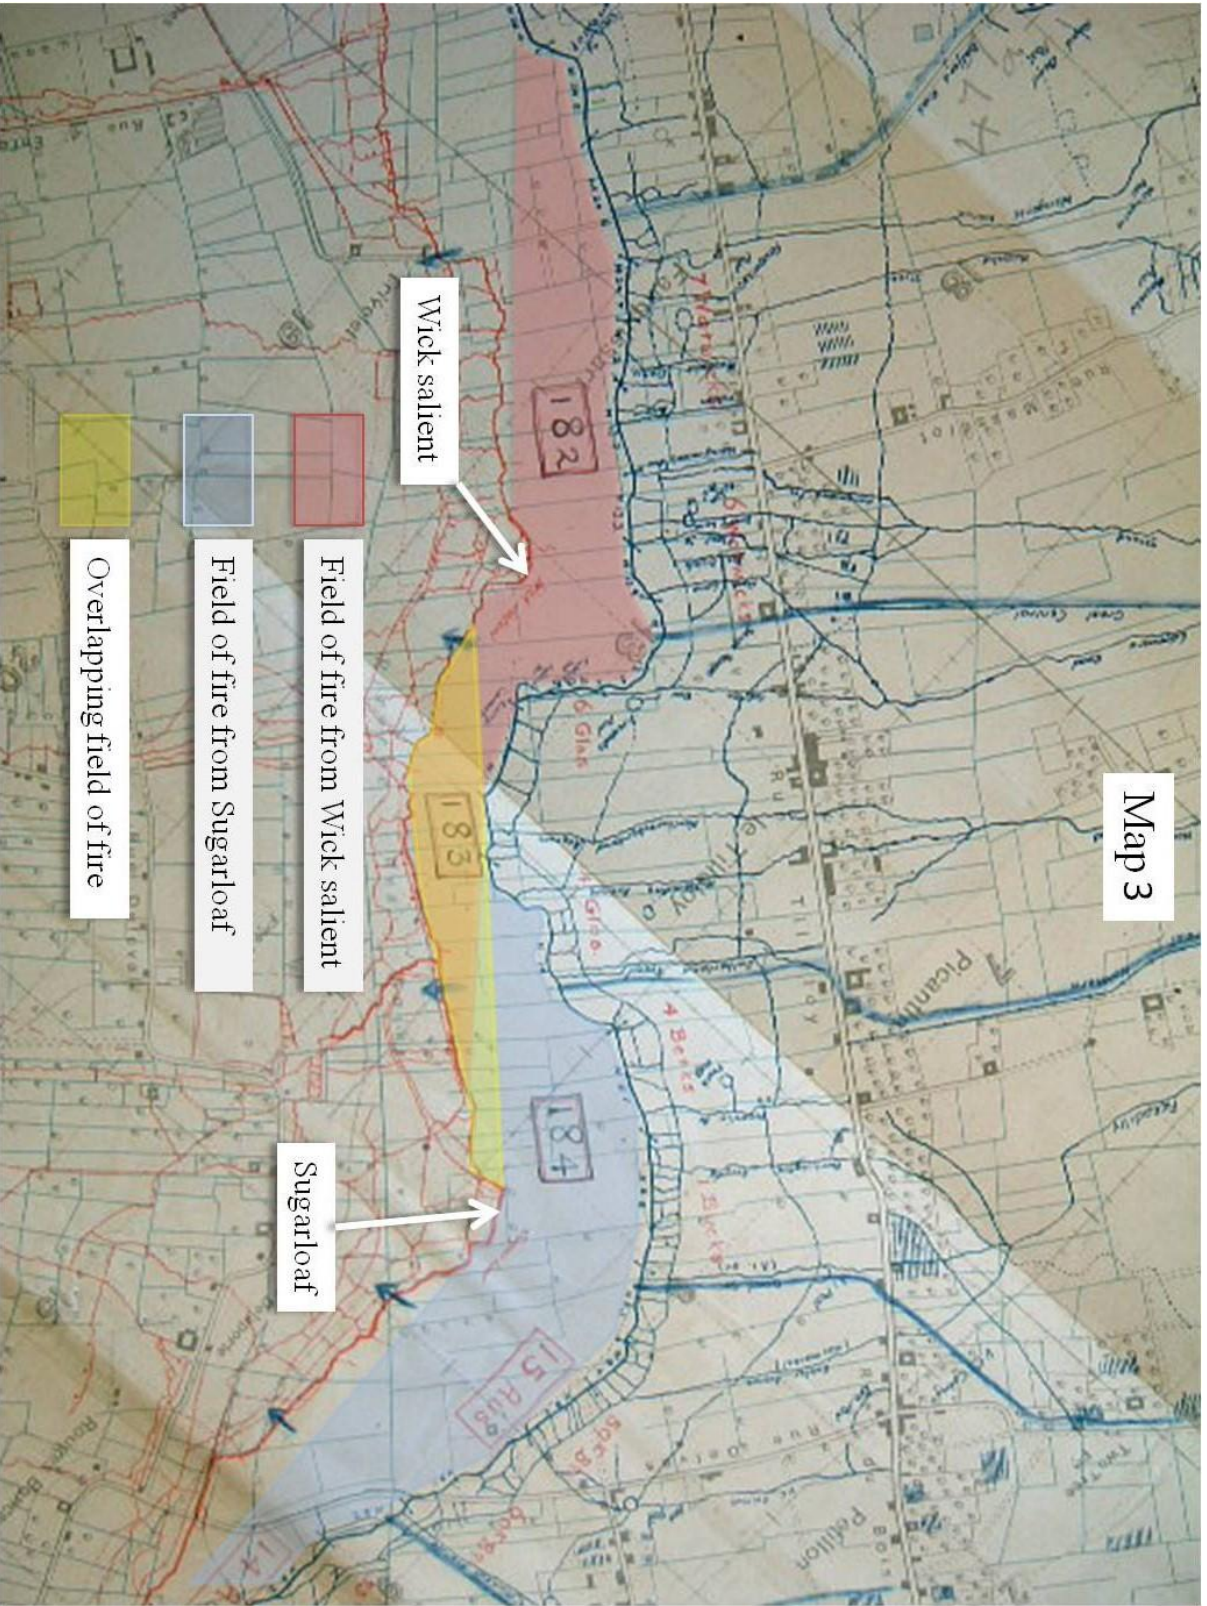

Appendix A

Fromelles 19 July 1916

Trench Maps – Fromelles 19th July 1916.

Trench maps photographed from : NA WO 95/881 XI Corps, General Staff, Jan – Dec 1916

Map 1. 61st Division front line

Map 2 5th (Aus) Division front line.

Map 3 Machine gun arcs of fire, Wick salient and Sugarloaf.

British front line

German front line

61st Division boundaries

Map 1

Wick salient
Sugarloaf

Sugarloaf

5th (Aus) Division boundaries

Map 2

British front line

German front line

Map 3

Wick salient

Sugarloaf

Field of fire from Wick salient

Field of fire from Sugarloaf

Overlapping field of fire