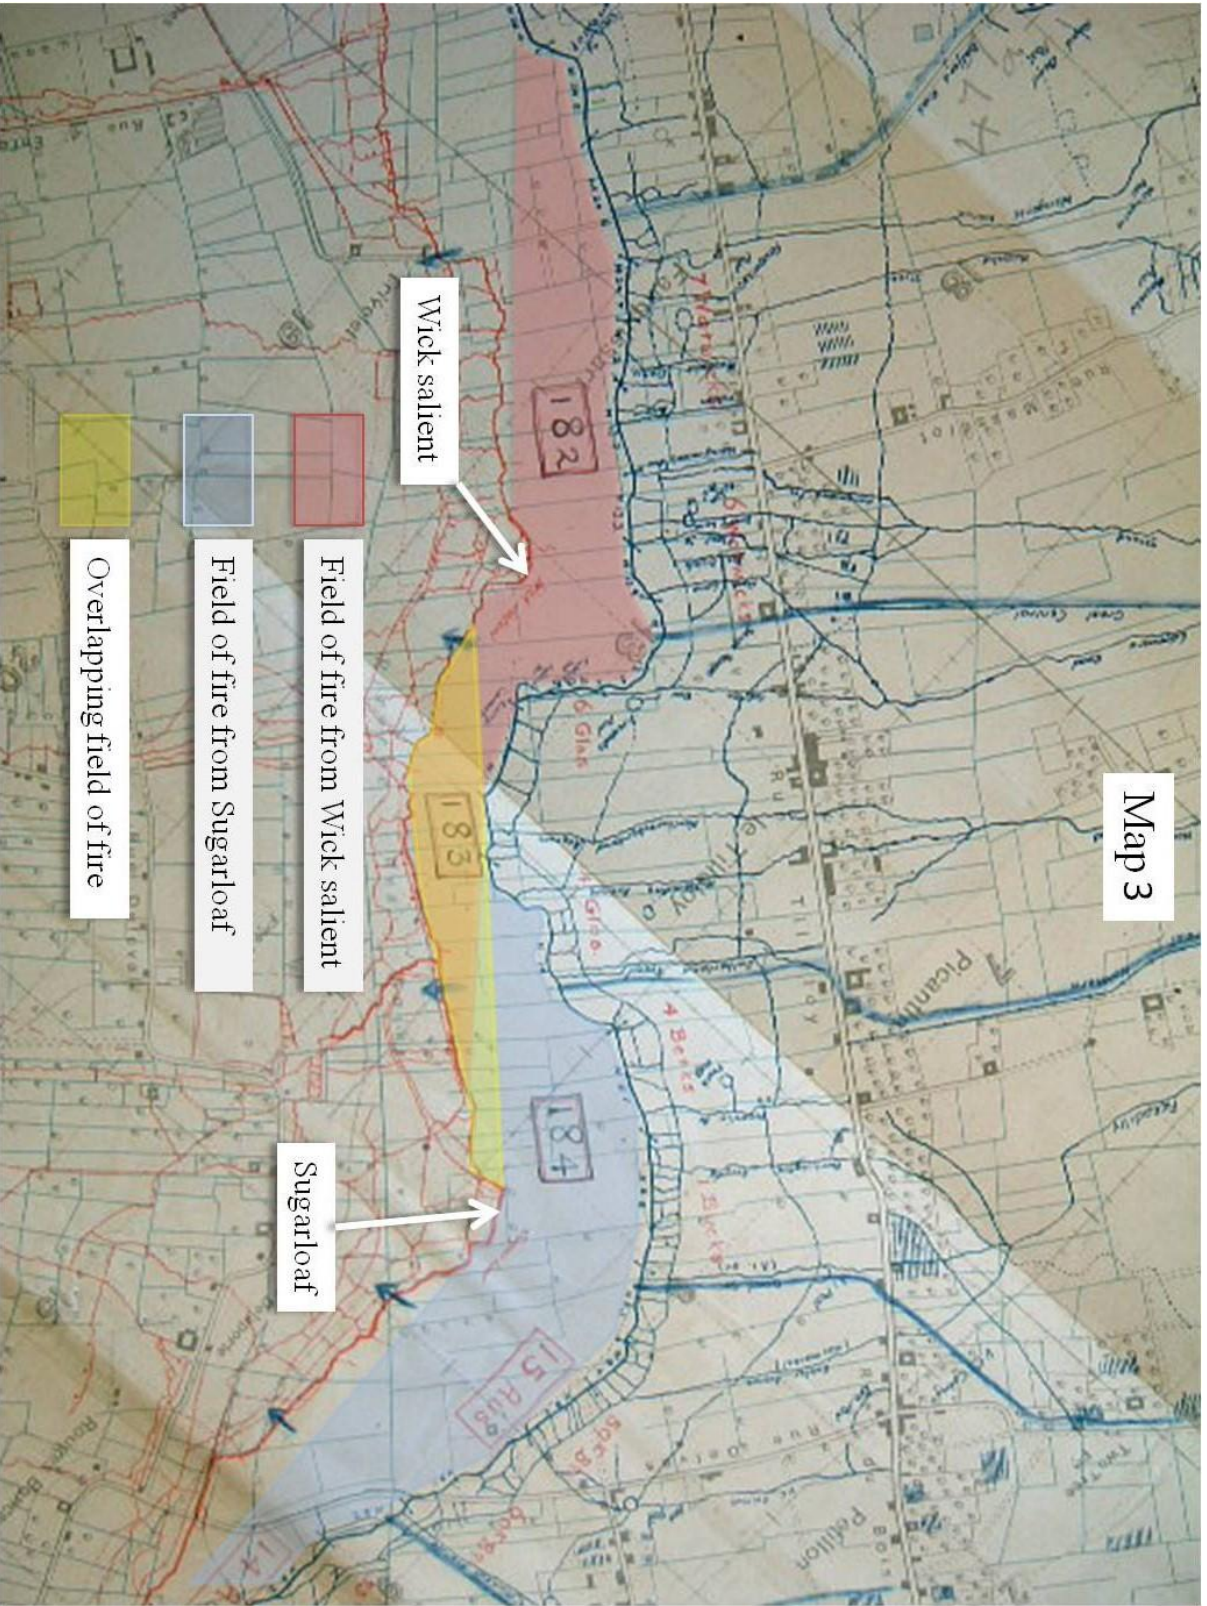

Appendix A

Fromelles 19 July 1916

Trench Maps – Fromelles 19th July 1916.

Trench maps photographed from : NA WO 95/881 XI Corps, General Staff, Jan – Dec 1916

Map 1. 61st Division front line

Map 2 5th (Aus) Division front line.

Map 3 Machine gun arcs of fire, Wick salient and Sugarloaf.

German front line

British front line

Wick salient
Sugarloaf

61st Division boundaries

Map 1

Sugarloaf

5th (Aus) Division boundaries

Map 2

British front line

German front line

Map 3

Wick salient

Field of fire from Wick salient

Field of fire from Sugarloaf

Overlapping field of fire

Sugarloaf

182

183

184

15 Aug 89